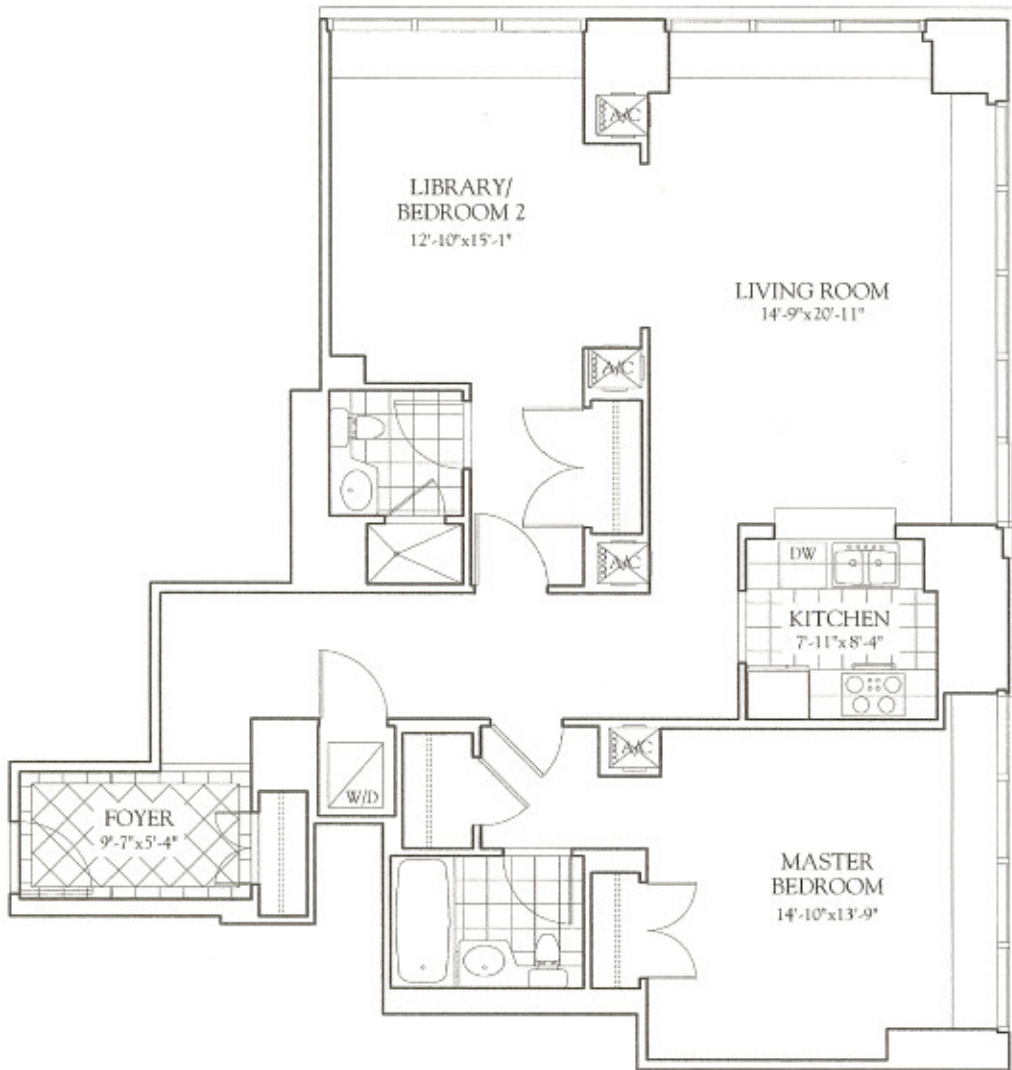

THE RESIDENCES  
AT THE RITZ-CARLTON TOWERS

*South Building - Residence G*

2 BEDROOMS, 2 BATHS

FLOORS 19-36

1,257 SQ. FT. / 117 M<sup>2</sup>

THE RITZ-CARLTON®  
BOSTON COMMON